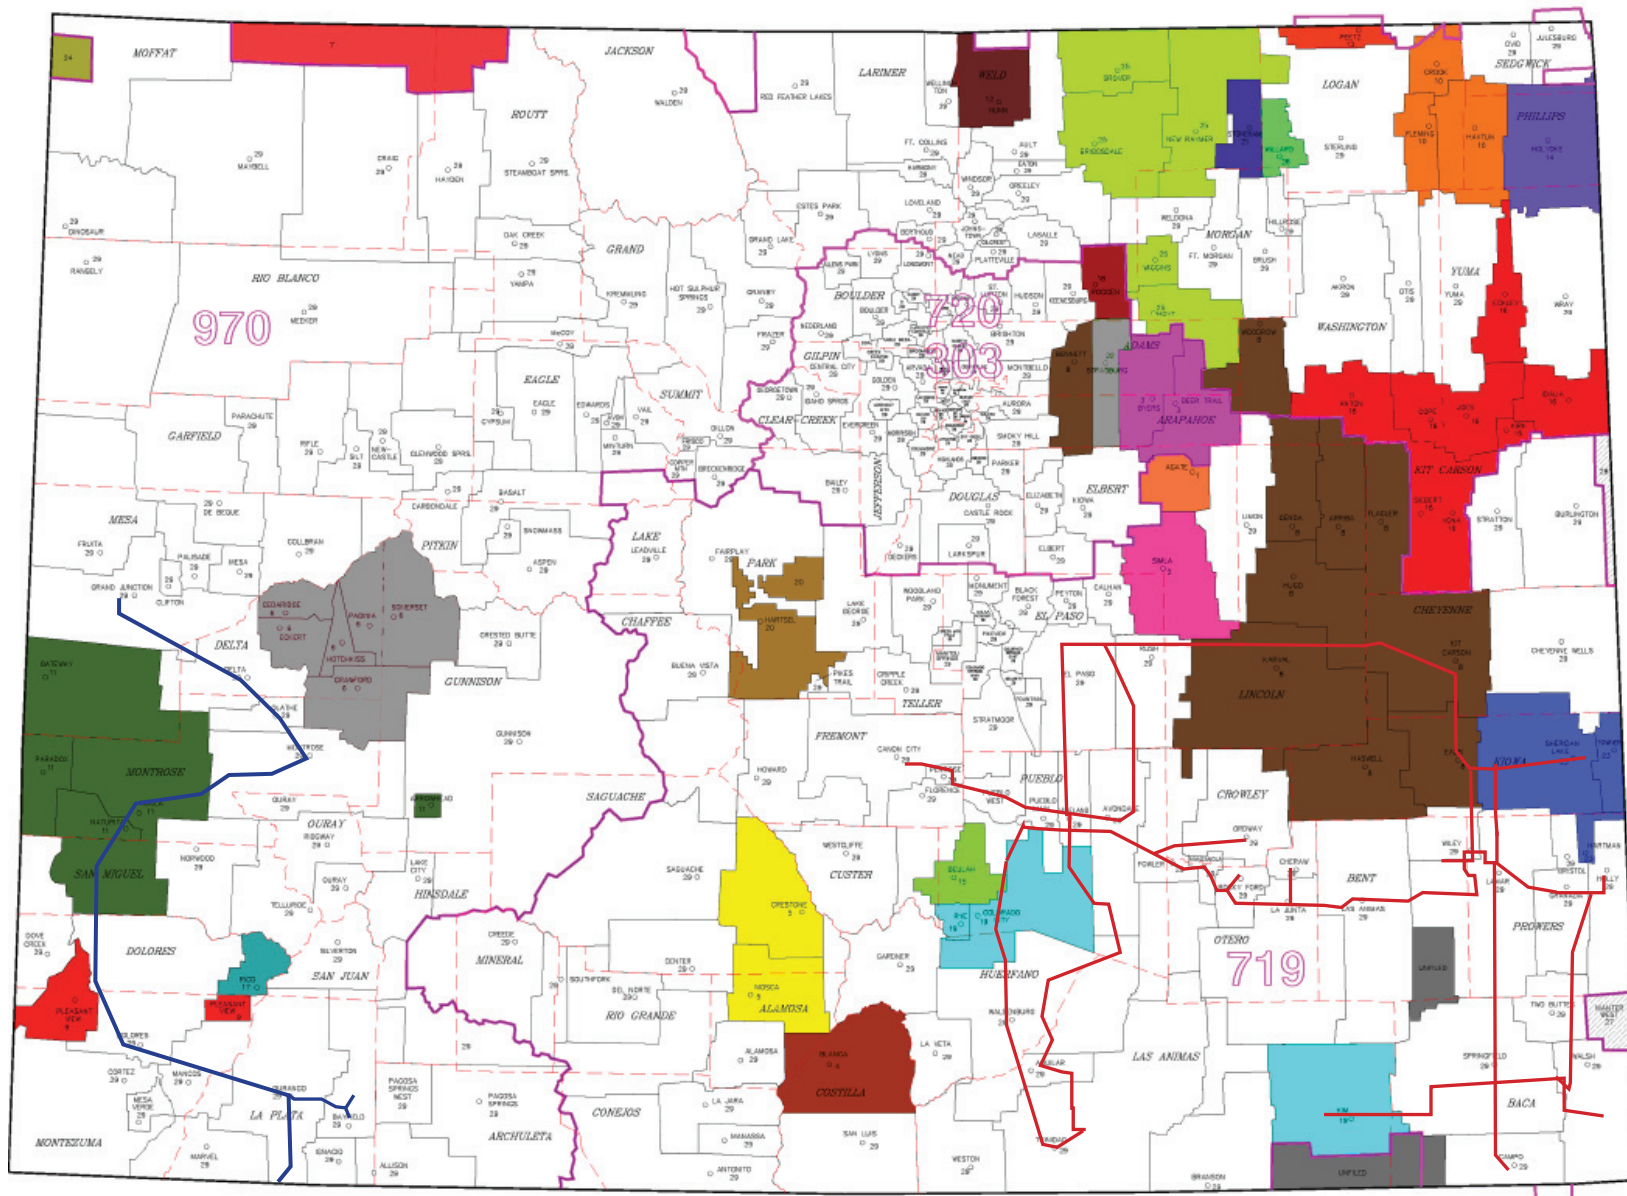

# Colorado Rural Broadband Providers

CTA members connecting rural and mountain communities

- Agate Mutual Telephone Exchange
- Big Sandy Telecommunications
- Bijou Telephone Cooperative Association
- Blanca Telephone Company
- Columbine Telephone Company
- Dubois Telephone Exchange
- Eastern Slope Rural Telephone
- Farmers Telephone Company
- Haxtun Telephone Company
- Nucla-Naturita Telephone Company
- Nunn Telephone Company
- Peetz Cooperative Telephone Company
- Phillips County Telephone Company
- Pine Drive Telephone Company
- Plains Cooperative Telephone Association
- Rico Telephone Company
- Roggen Telephone Cooperative
- Rye Telephone Company
- South Park Telephone Company
- Stoneham Cooperative Telephone
- Sunflower Telephone Company
- TDS Telecom
- Union Telephone Company
- Wiggins Telephone Association
- Willard Telephone Company
- FastTrack Communications
- SECOM